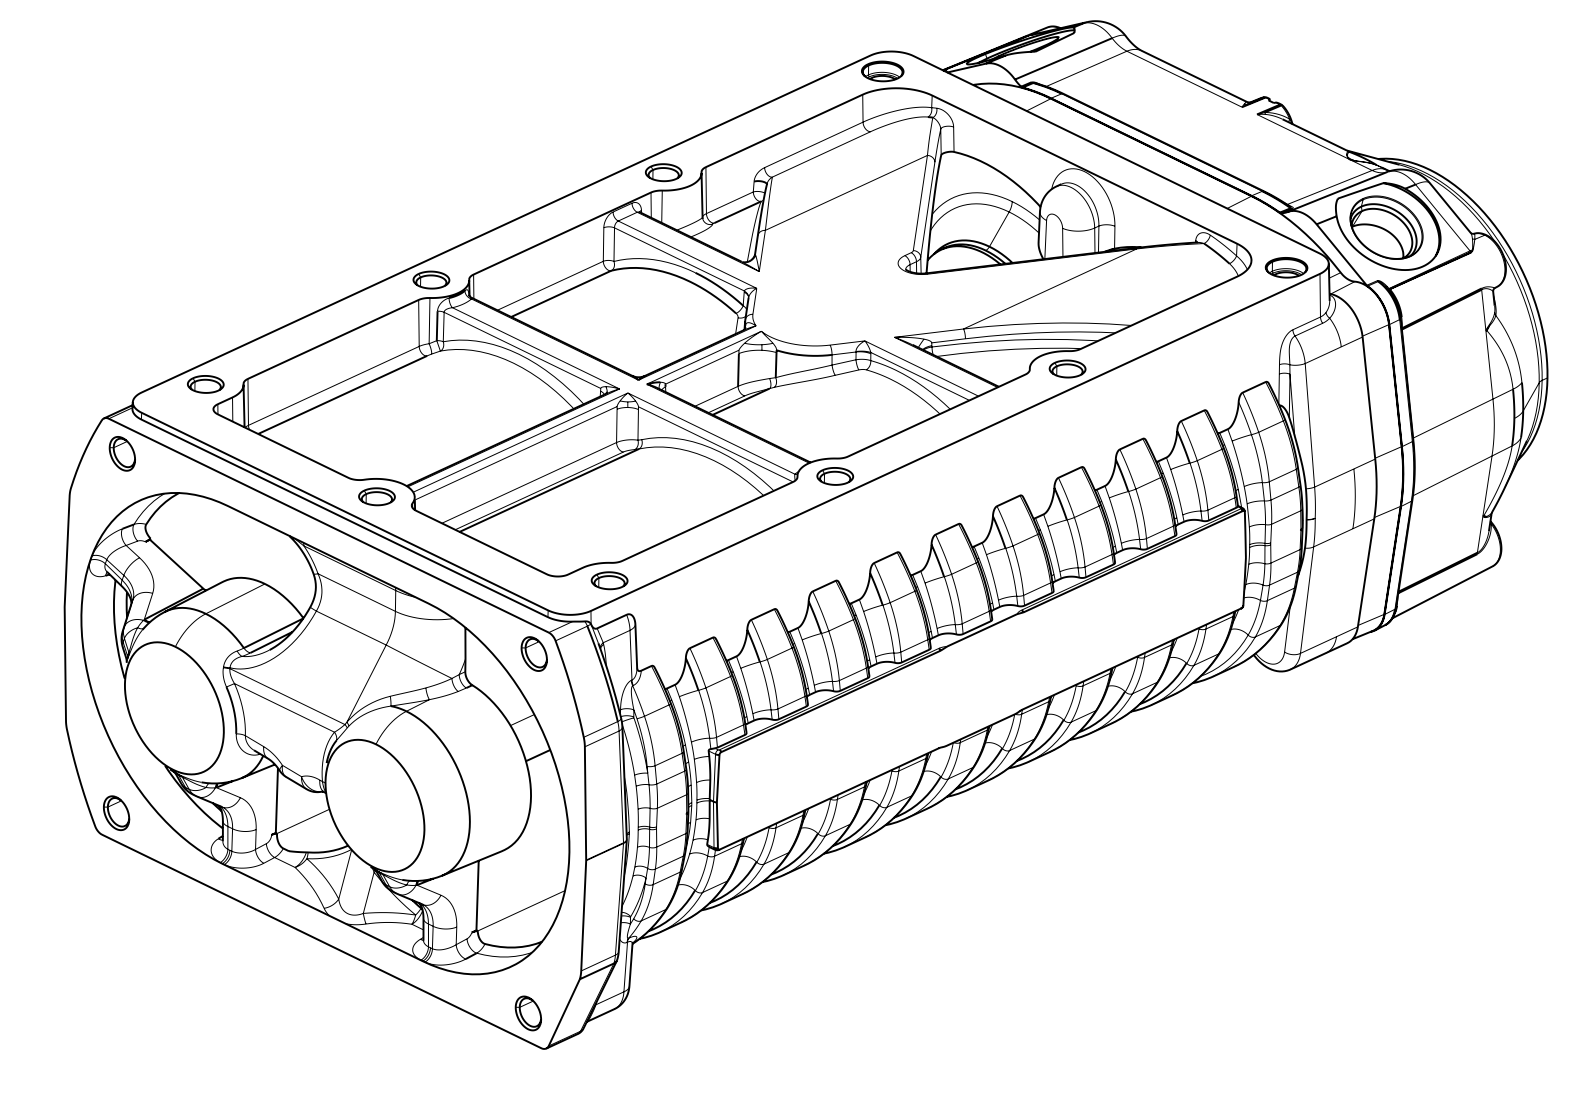

REV	DATE	DESCRIPTION	BY	CHKD

SURFACE FINISH (µm)		TOLERANCE		FINISH		TEXT		MATERIAL		DATE		DRAWN BY	
R0.4	1.0	±0.1	±0.05	11.0	11.0	11.0	11.0	ALUMINUM	09/01/10	1	HOFFMAN	1	1
R0.2	0.5	±0.05	±0.02	11.0	11.0	11.0	11.0	ALUMINUM	09/01/10	1	HOFFMAN	1	1

WHIPPLE
Superchargers

SUPERCHARGER_W175AX
WHIPPLE SUPERCHARGERS

SCALE: 1:0 SHEET: 1 OF 1