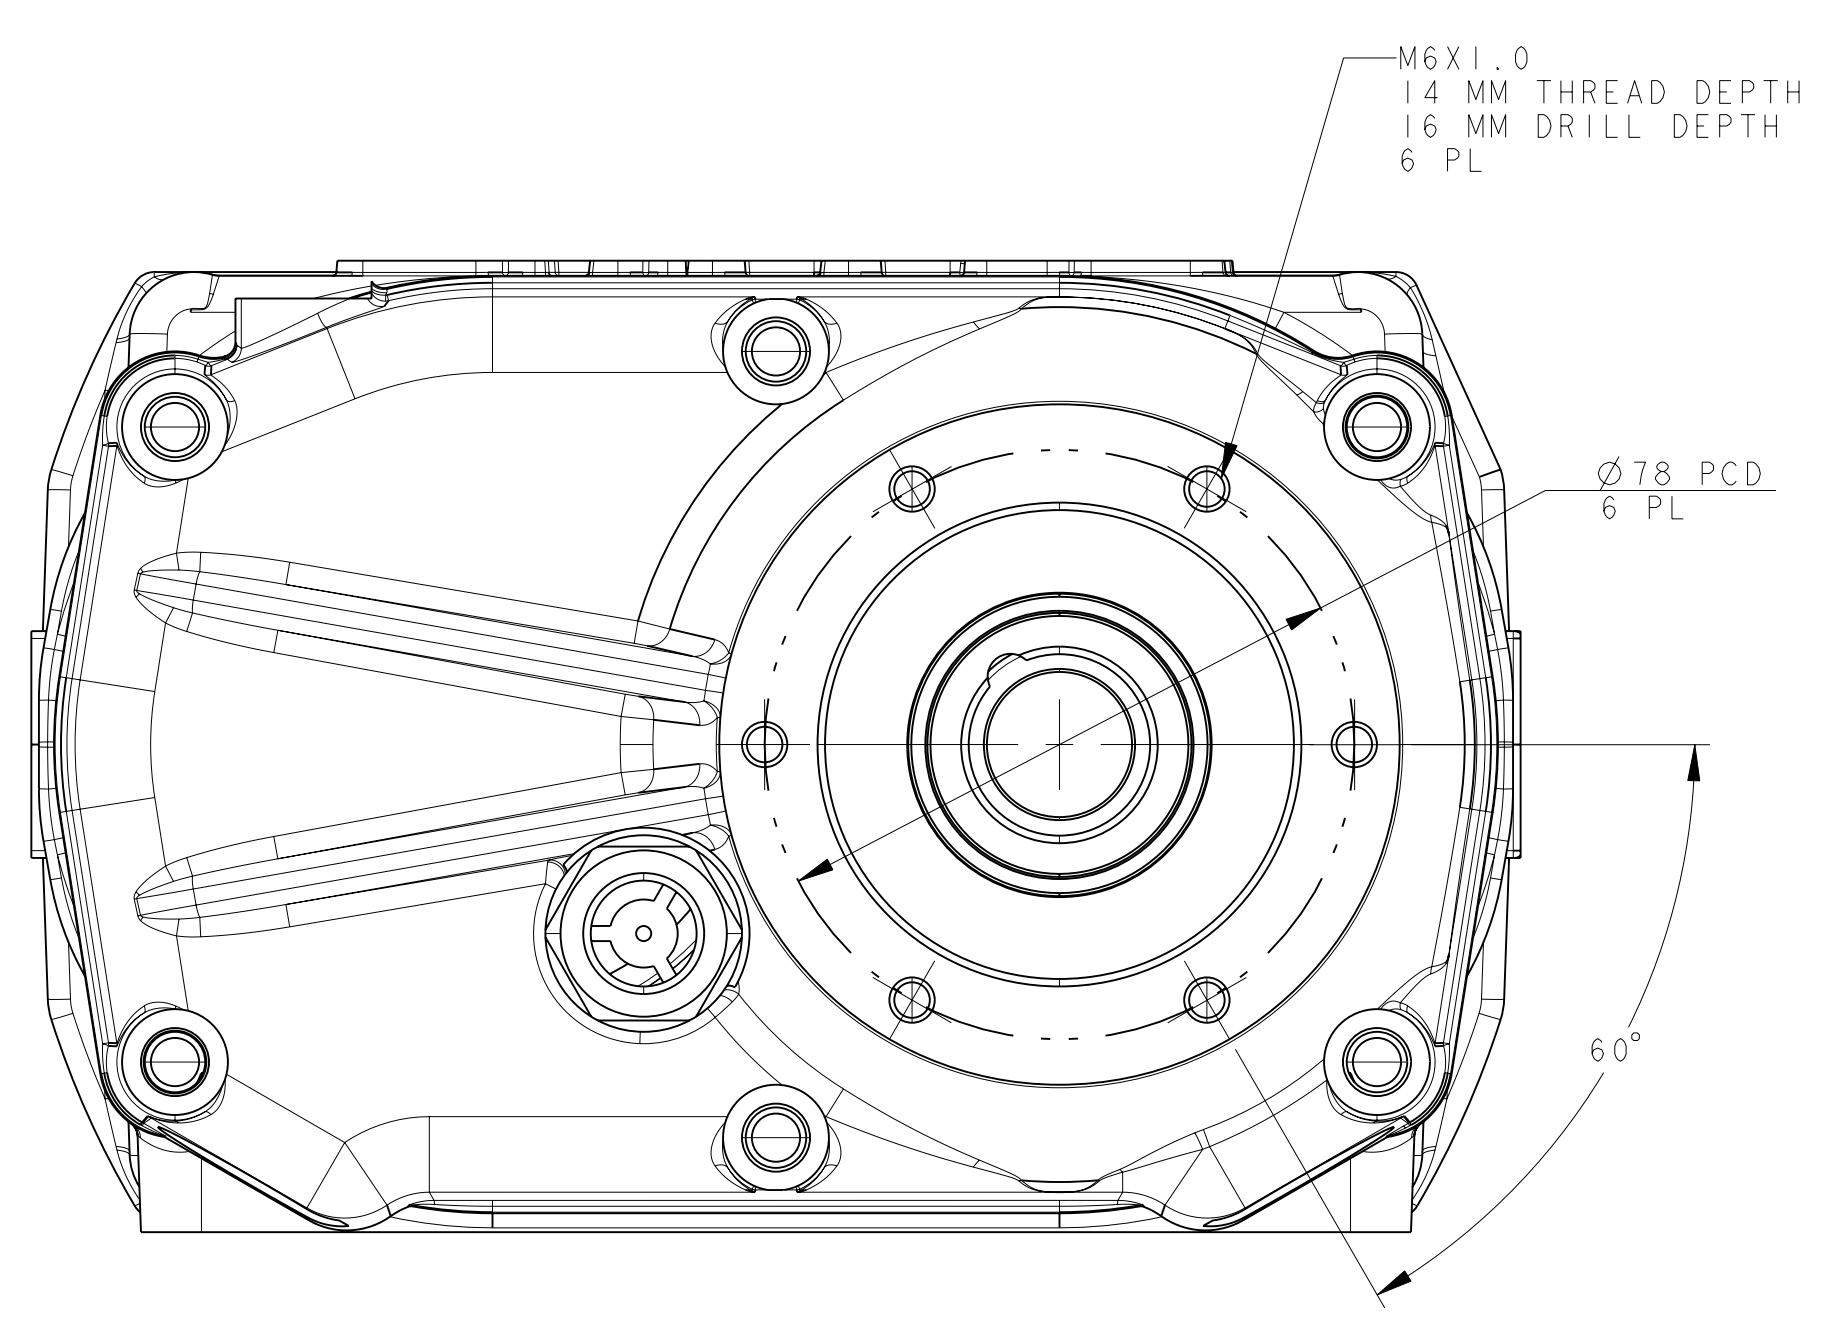

REV	DATE	DESCRIPTION	BY	CHKD

SURFACE FINISH (µm)		TOLERANCE		FINISH		TEXT		MATERIAL		DATE		DRAWN BY	
R0.4	1.0	±0.1	±0.05	11.0	11.0	11.0	11.0	ALUMINUM	09/01/10	1	HOFFMAN	1	1
R0.2	0.5	±0.05	±0.02	11.0	11.0	11.0	11.0	ALUMINUM	09/01/10	1	HOFFMAN	1	1

WHIPPLE
Superchargers

SUPERCHARGER_W175AX
WHIPPLE SUPERCHARGERS

SCALE: 1:0 SHEET: 1 OF 1