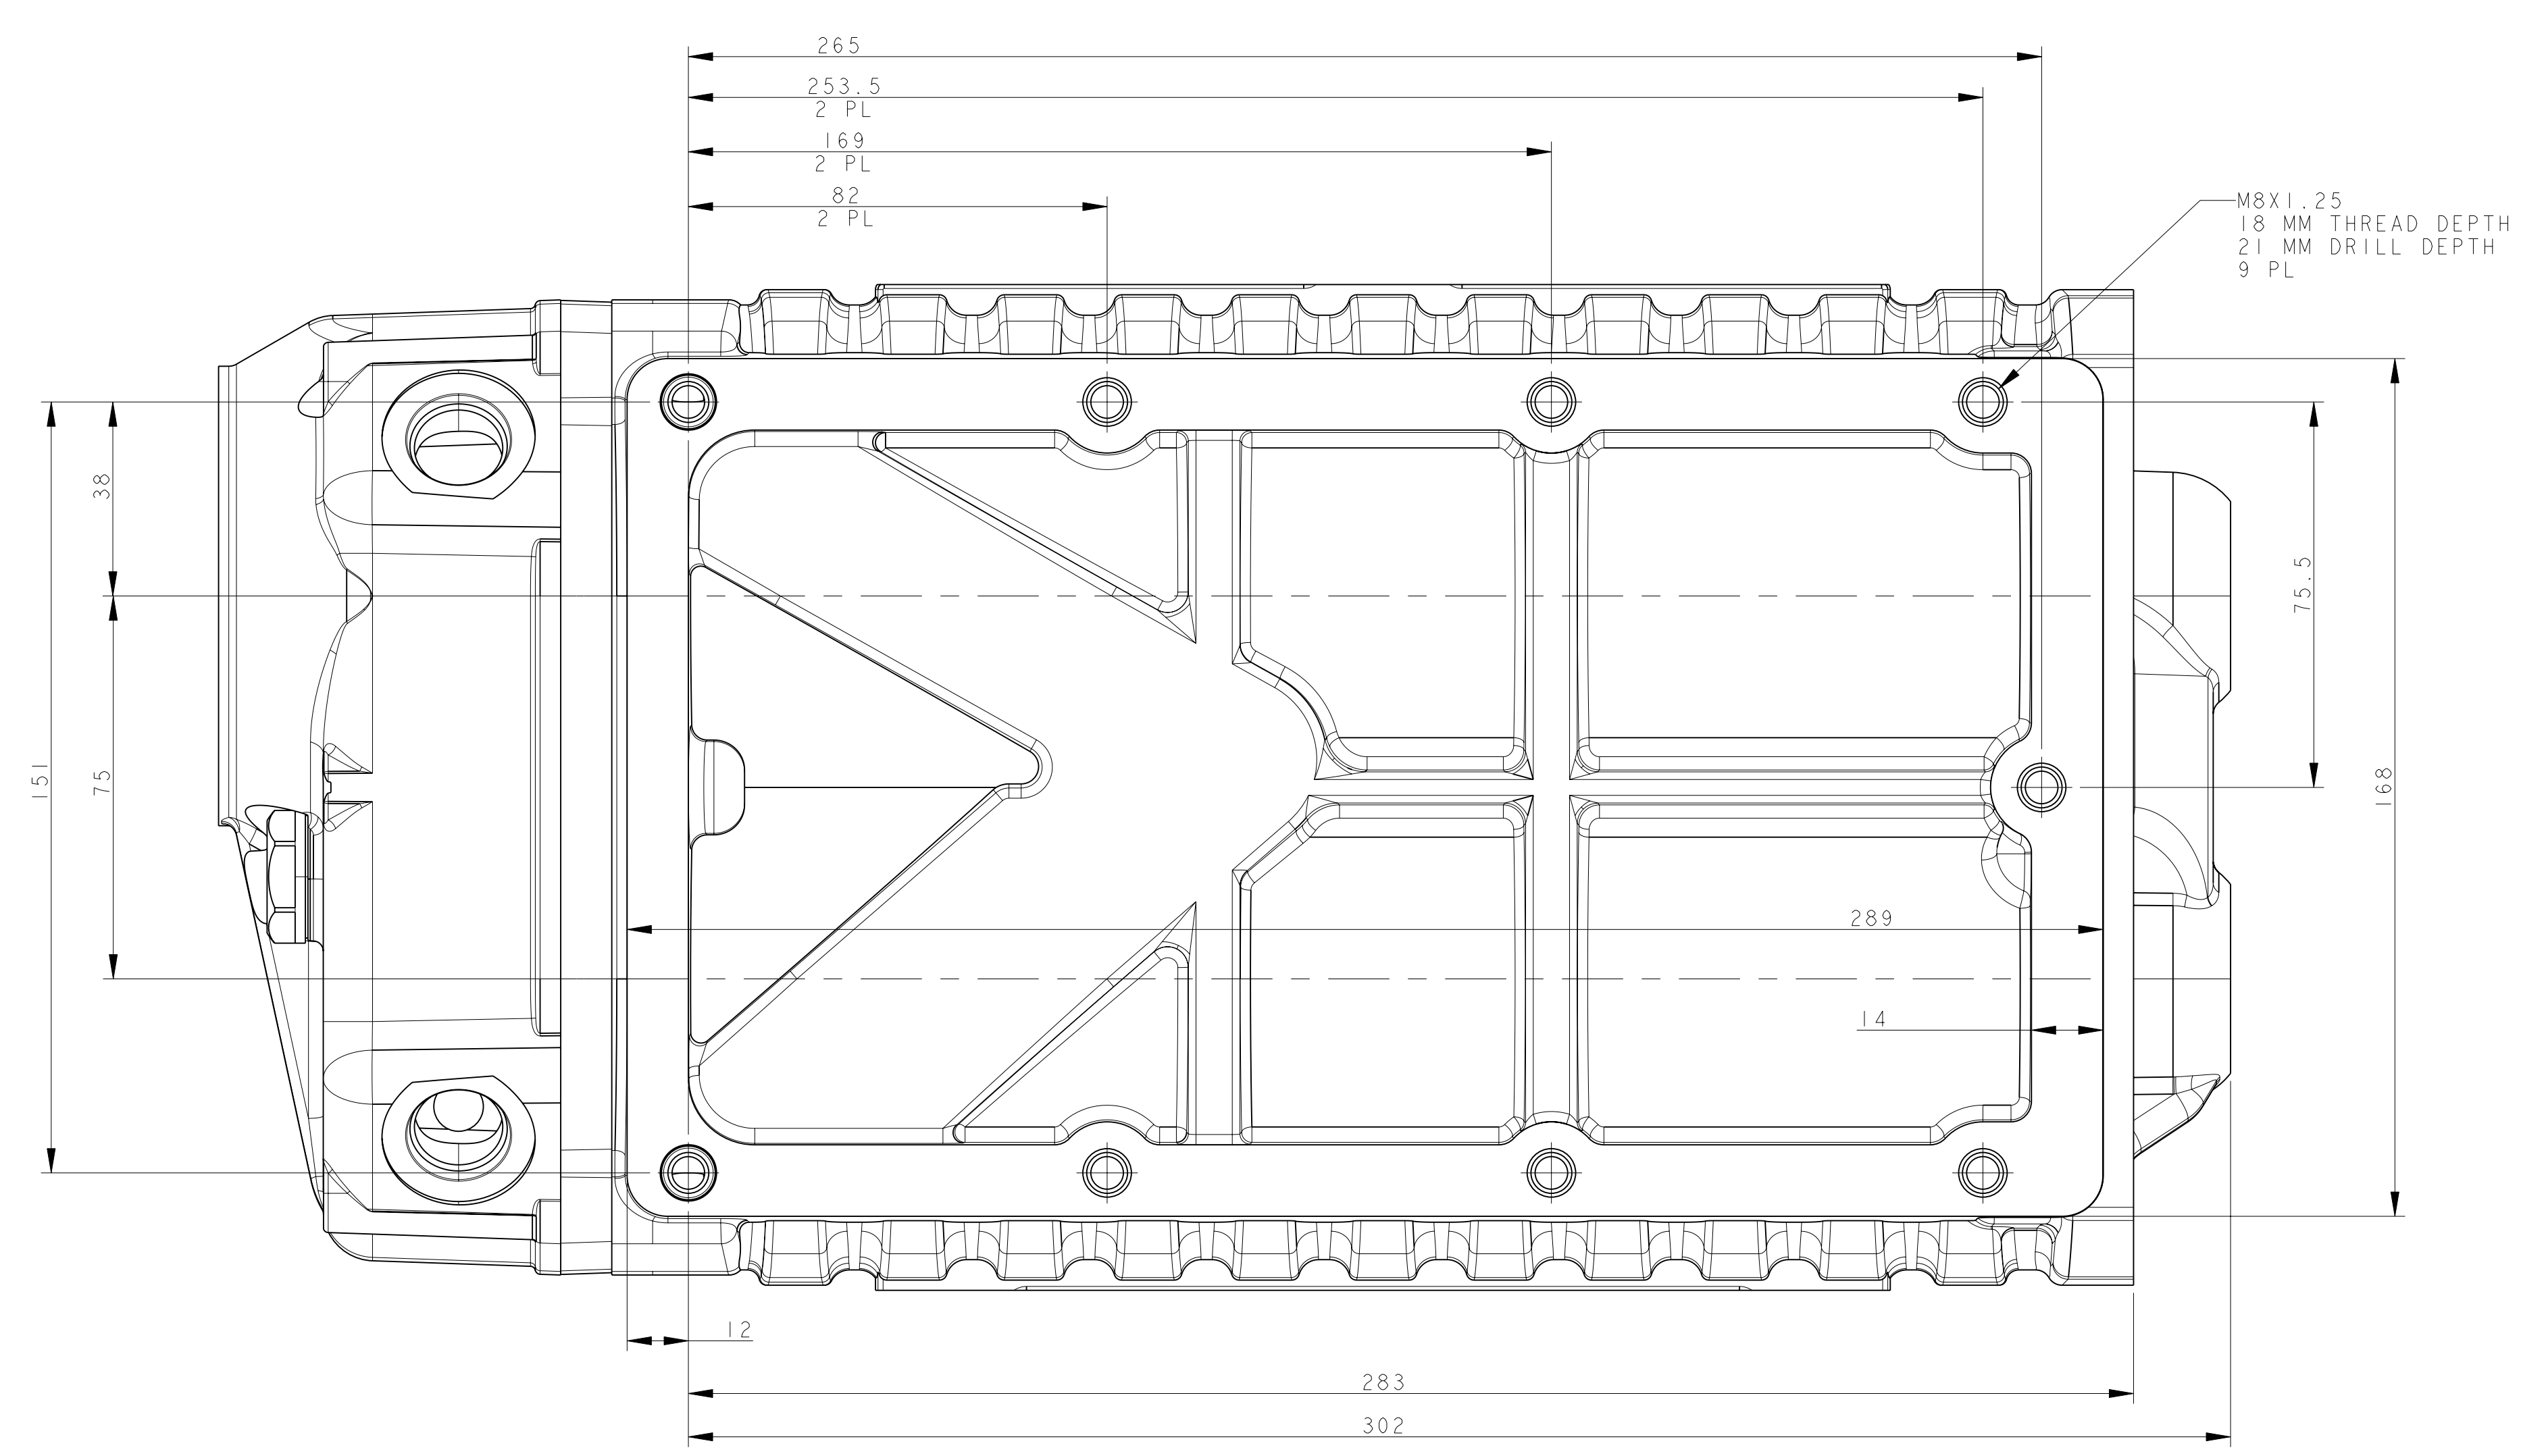

REV	DATE	DESCRIPTION	BY	CHKD

SURFACE FINISH (µm)		TOLERANCE		FINISH		TEXT		MATERIAL		DATE		DRAWN BY	
R0.4	1.0	±0.1	±0.05	11.0	11.0	11.0	11.0	ALUMINUM	09/01/10	1	HOFFMAN	1	1
R0.2	0.5	±0.05	±0.02	11.0	11.0	11.0	11.0	ALUMINUM	09/01/10	1	HOFFMAN	1	1

WHIPPLE
Superchargers

SUPERCHARGER_W175AX
WHIPPLE SUPERCHARGERS

SCALE: 1:0 SHEET: 1 OF 1