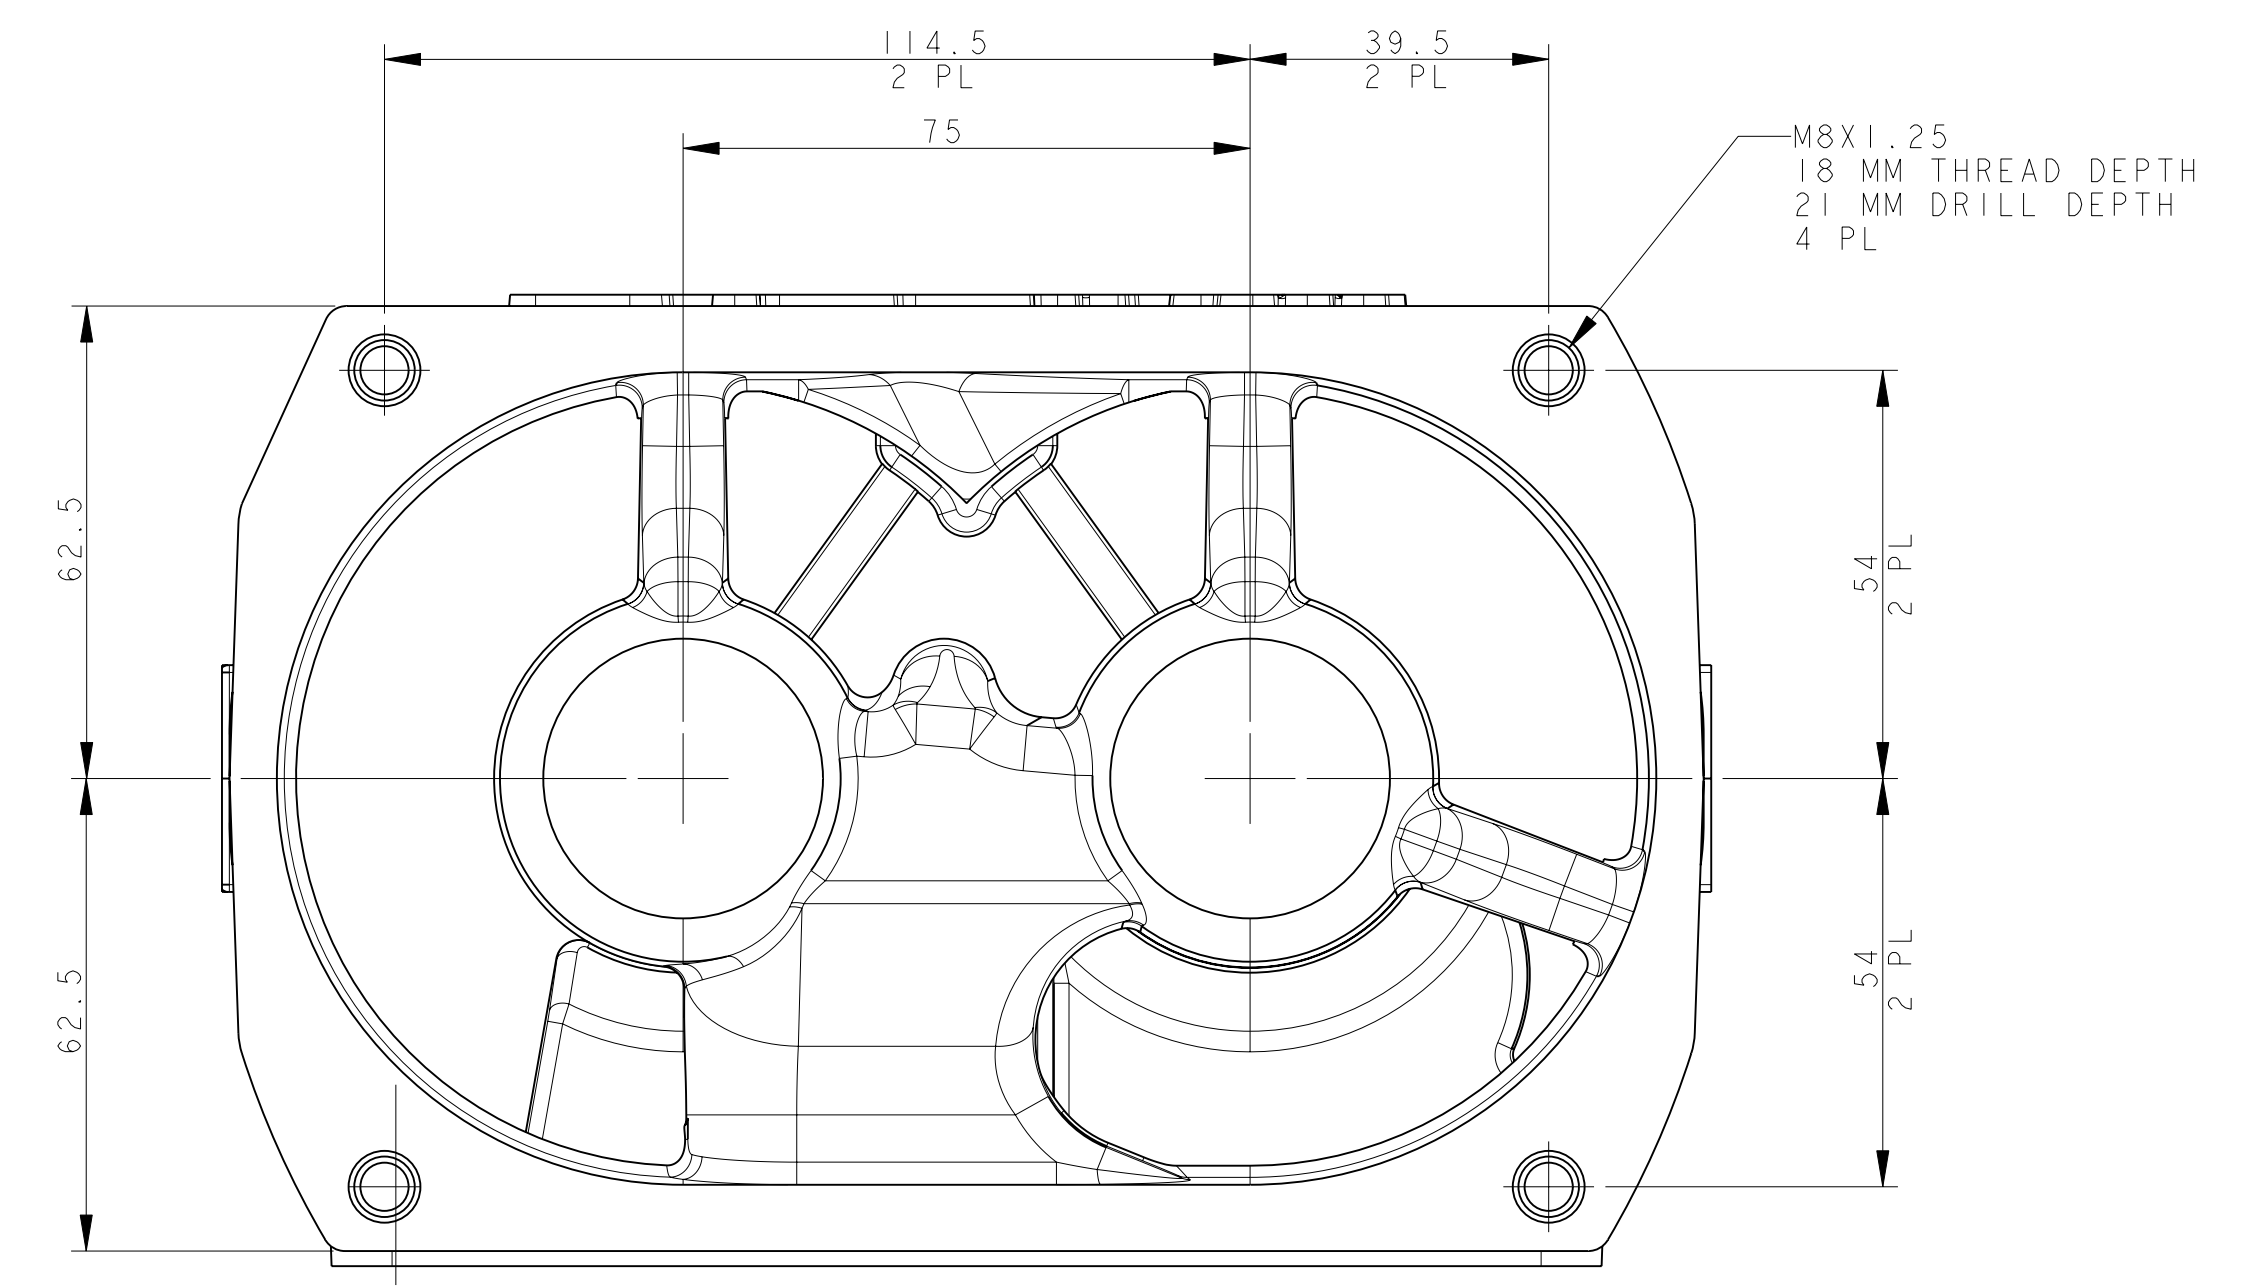

REV	DATE	DESCRIPTION	BY	CHKD

SURFACE FINISH (µm)		TOLERANCE		FINISH		TEXT		MATERIAL		DATE		DRAWN BY	
R0.4	1.0	±0.1	±0.05	11.0	11.0	11.0	11.0	ALUMINUM	09/01/10	1	HOFFMAN	1	1
R0.2	0.5	±0.05	±0.02	11.0	11.0	11.0	11.0	ALUMINUM	09/01/10	1	HOFFMAN	1	1

WHIPPLE
Superchargers

SUPERCHARGER_W175AX
WHIPPLE SUPERCHARGERS

SCALE: 1:0 SHEET: 1 OF 1