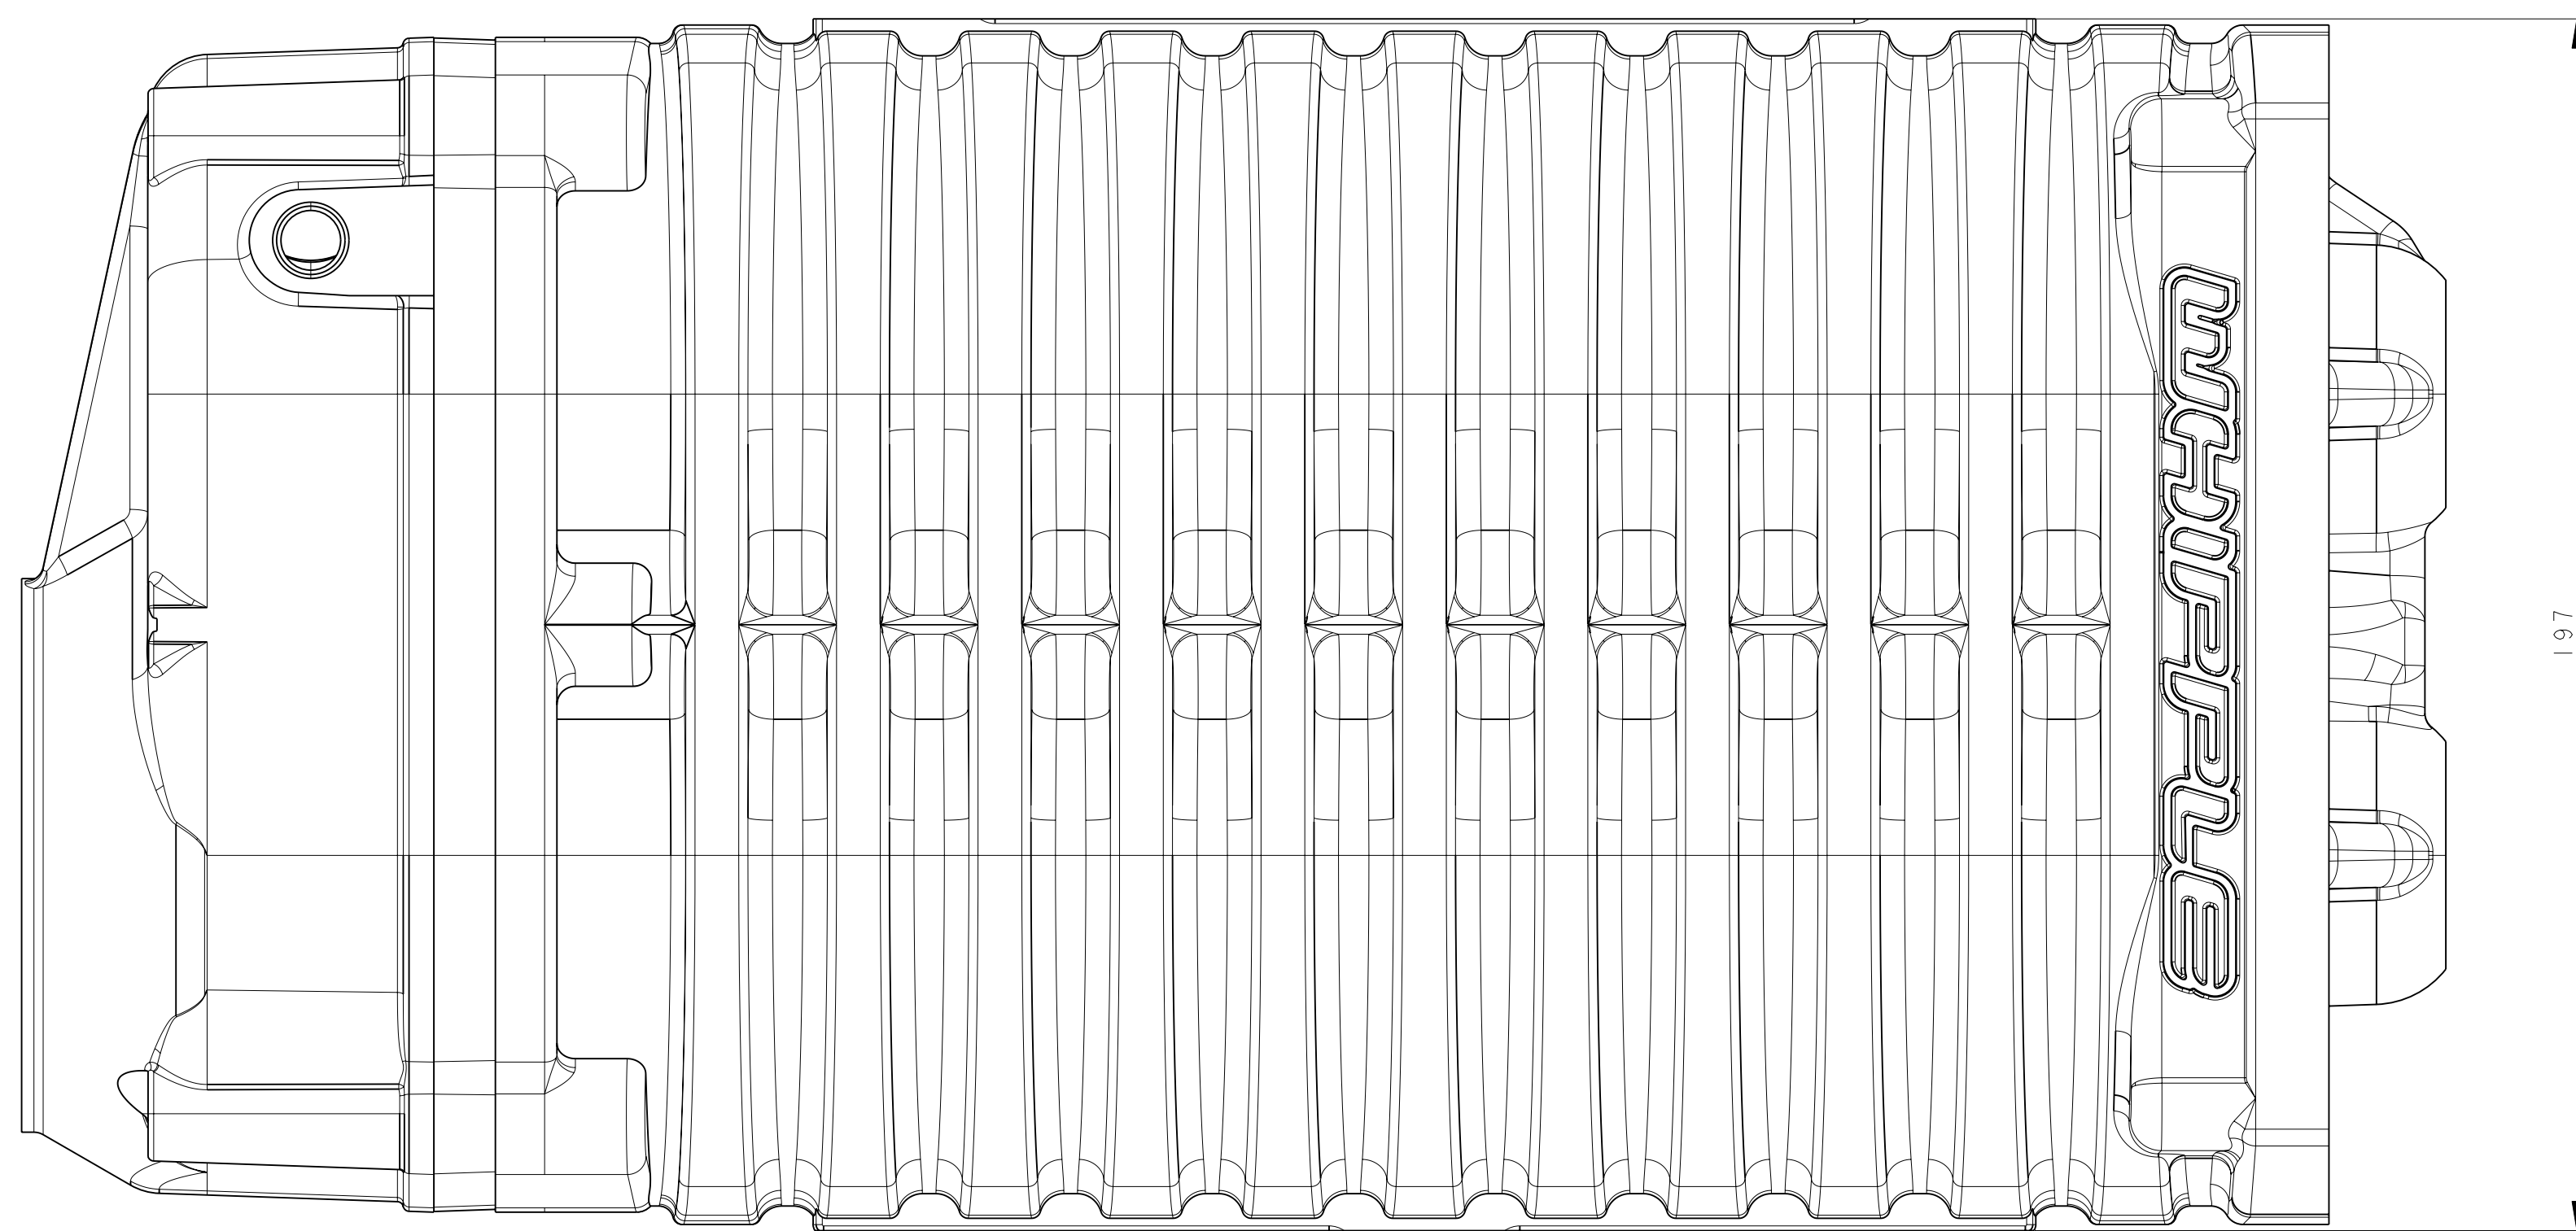

REV	DATE	DESCRIPTION	BY	CHKD

SURFACE FINISH (µm)		TOLERANCE		FINISH		TEXT		MATERIAL		DATE		DRAWN BY	
R0.4	1.0	±0.1	±0.05	11.0	11.0	11.0	11.0	ALUMINUM	09/01/10	1	HOFFMAN	1	1
R0.2	0.5	±0.05	±0.02	11.0	11.0	11.0	11.0	ALUMINUM	09/01/10	1	HOFFMAN	1	1

WHIPPLE
Superchargers

SUPERCHARGER_W175AX
WHIPPLE SUPERCHARGERS

SCALE: 1:0 SHEET: 1 OF 1