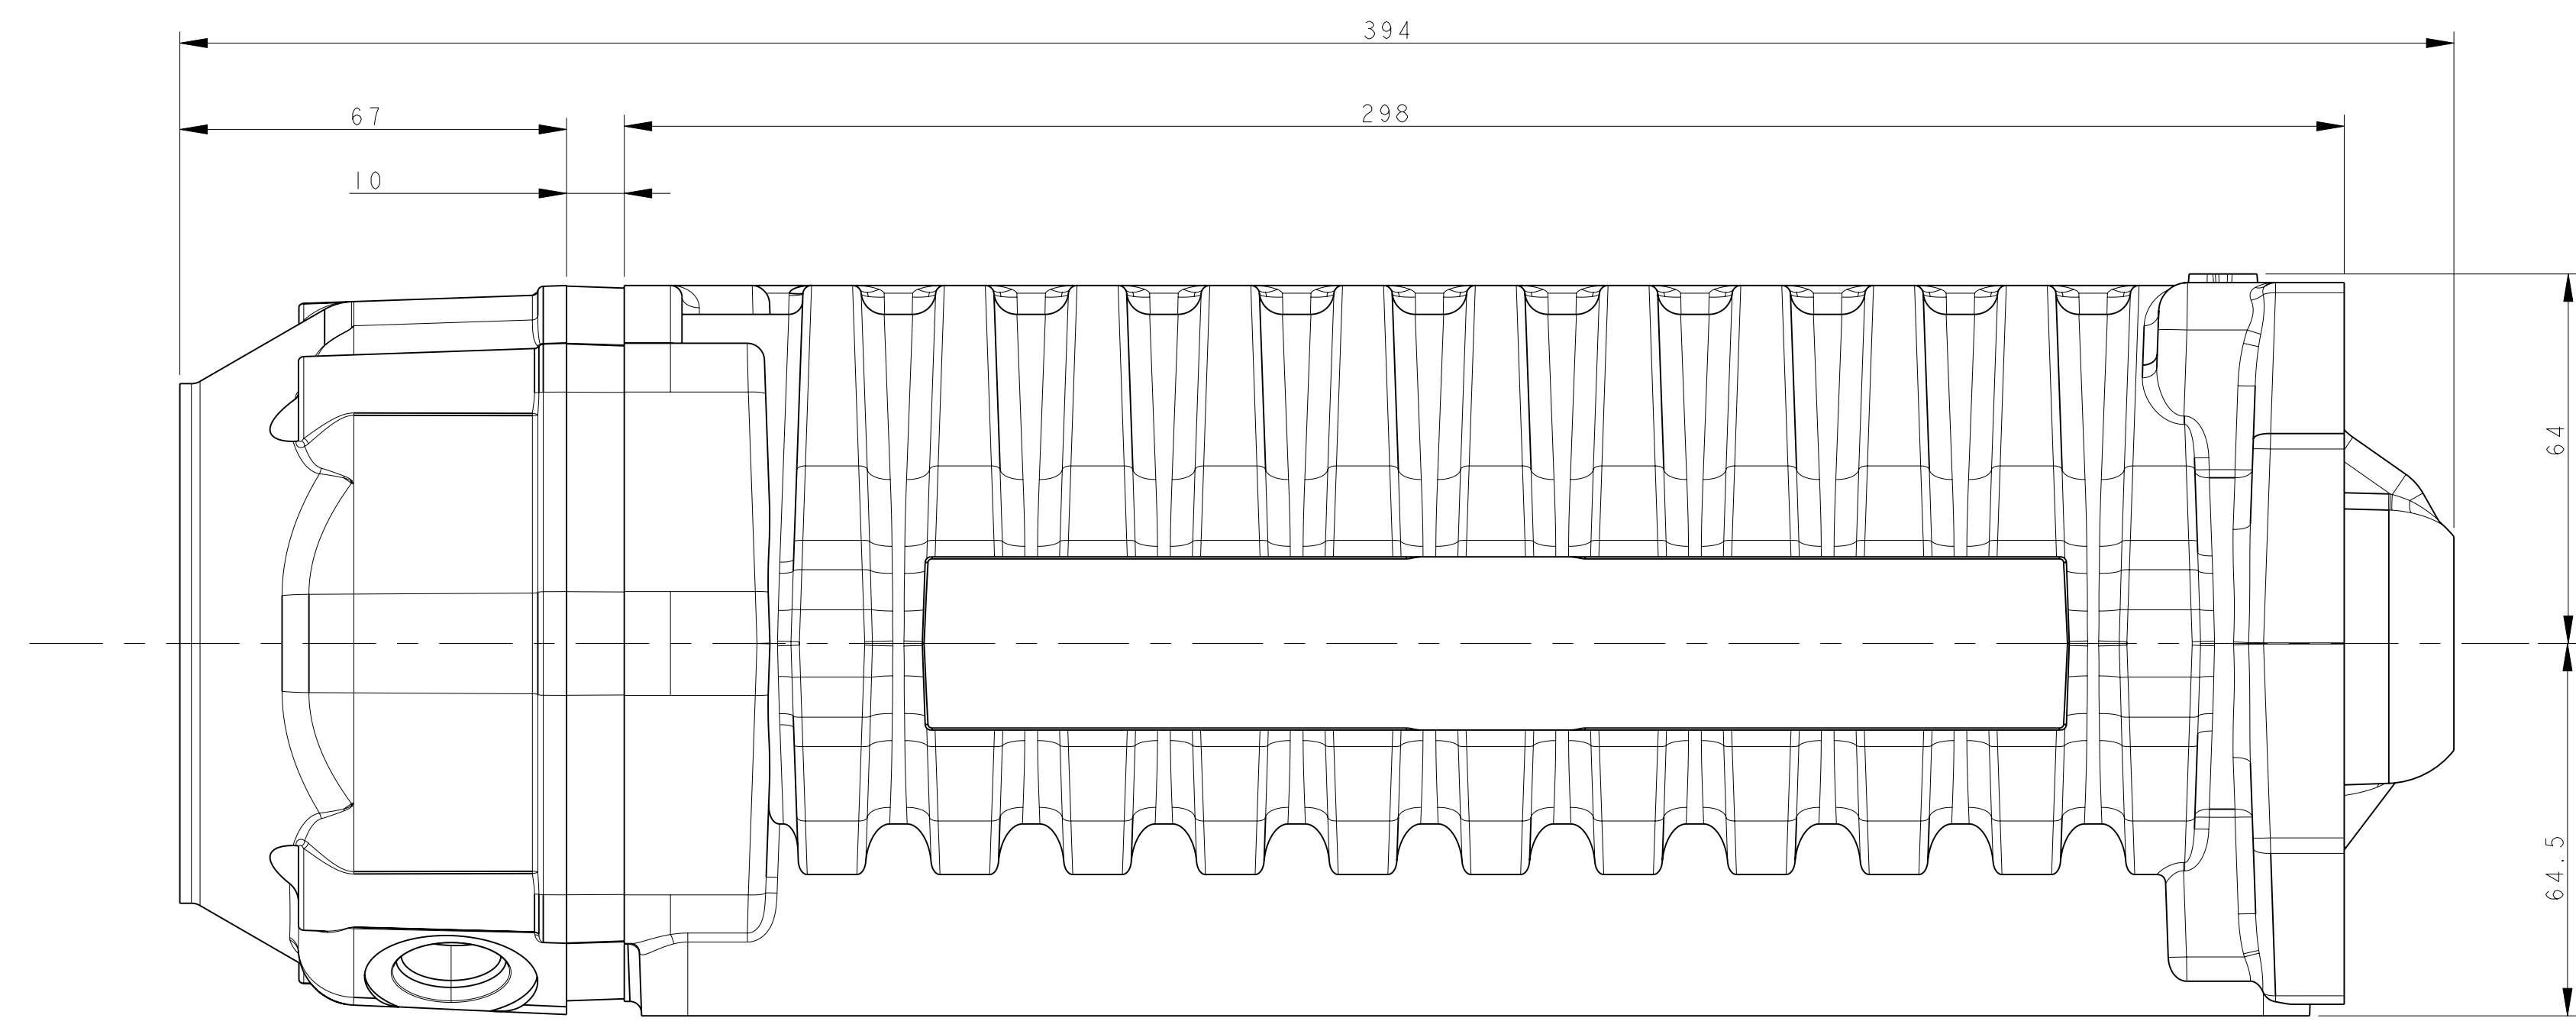

REV	DATE	DESCRIPTION	BY	CHKD

SURFACE FINISH (µm)		TOLERANCE		FINISH		TEXT		MATERIAL		DATE		DRAWN BY	
R0.4	1.0	±0.1	±0.05	11.0	11.0	11.0	11.0	ALUMINUM	09/01/10	1	HOFFMAN	1	1
R0.2	0.5	±0.05	±0.02	11.0	11.0	11.0	11.0	ALUMINUM	09/01/10	1	HOFFMAN	1	1

WHIPPLE
Superchargers

SUPERCHARGER_W175AX
WHIPPLE SUPERCHARGERS

SCALE: 1:0 SHEET: 1 OF 1